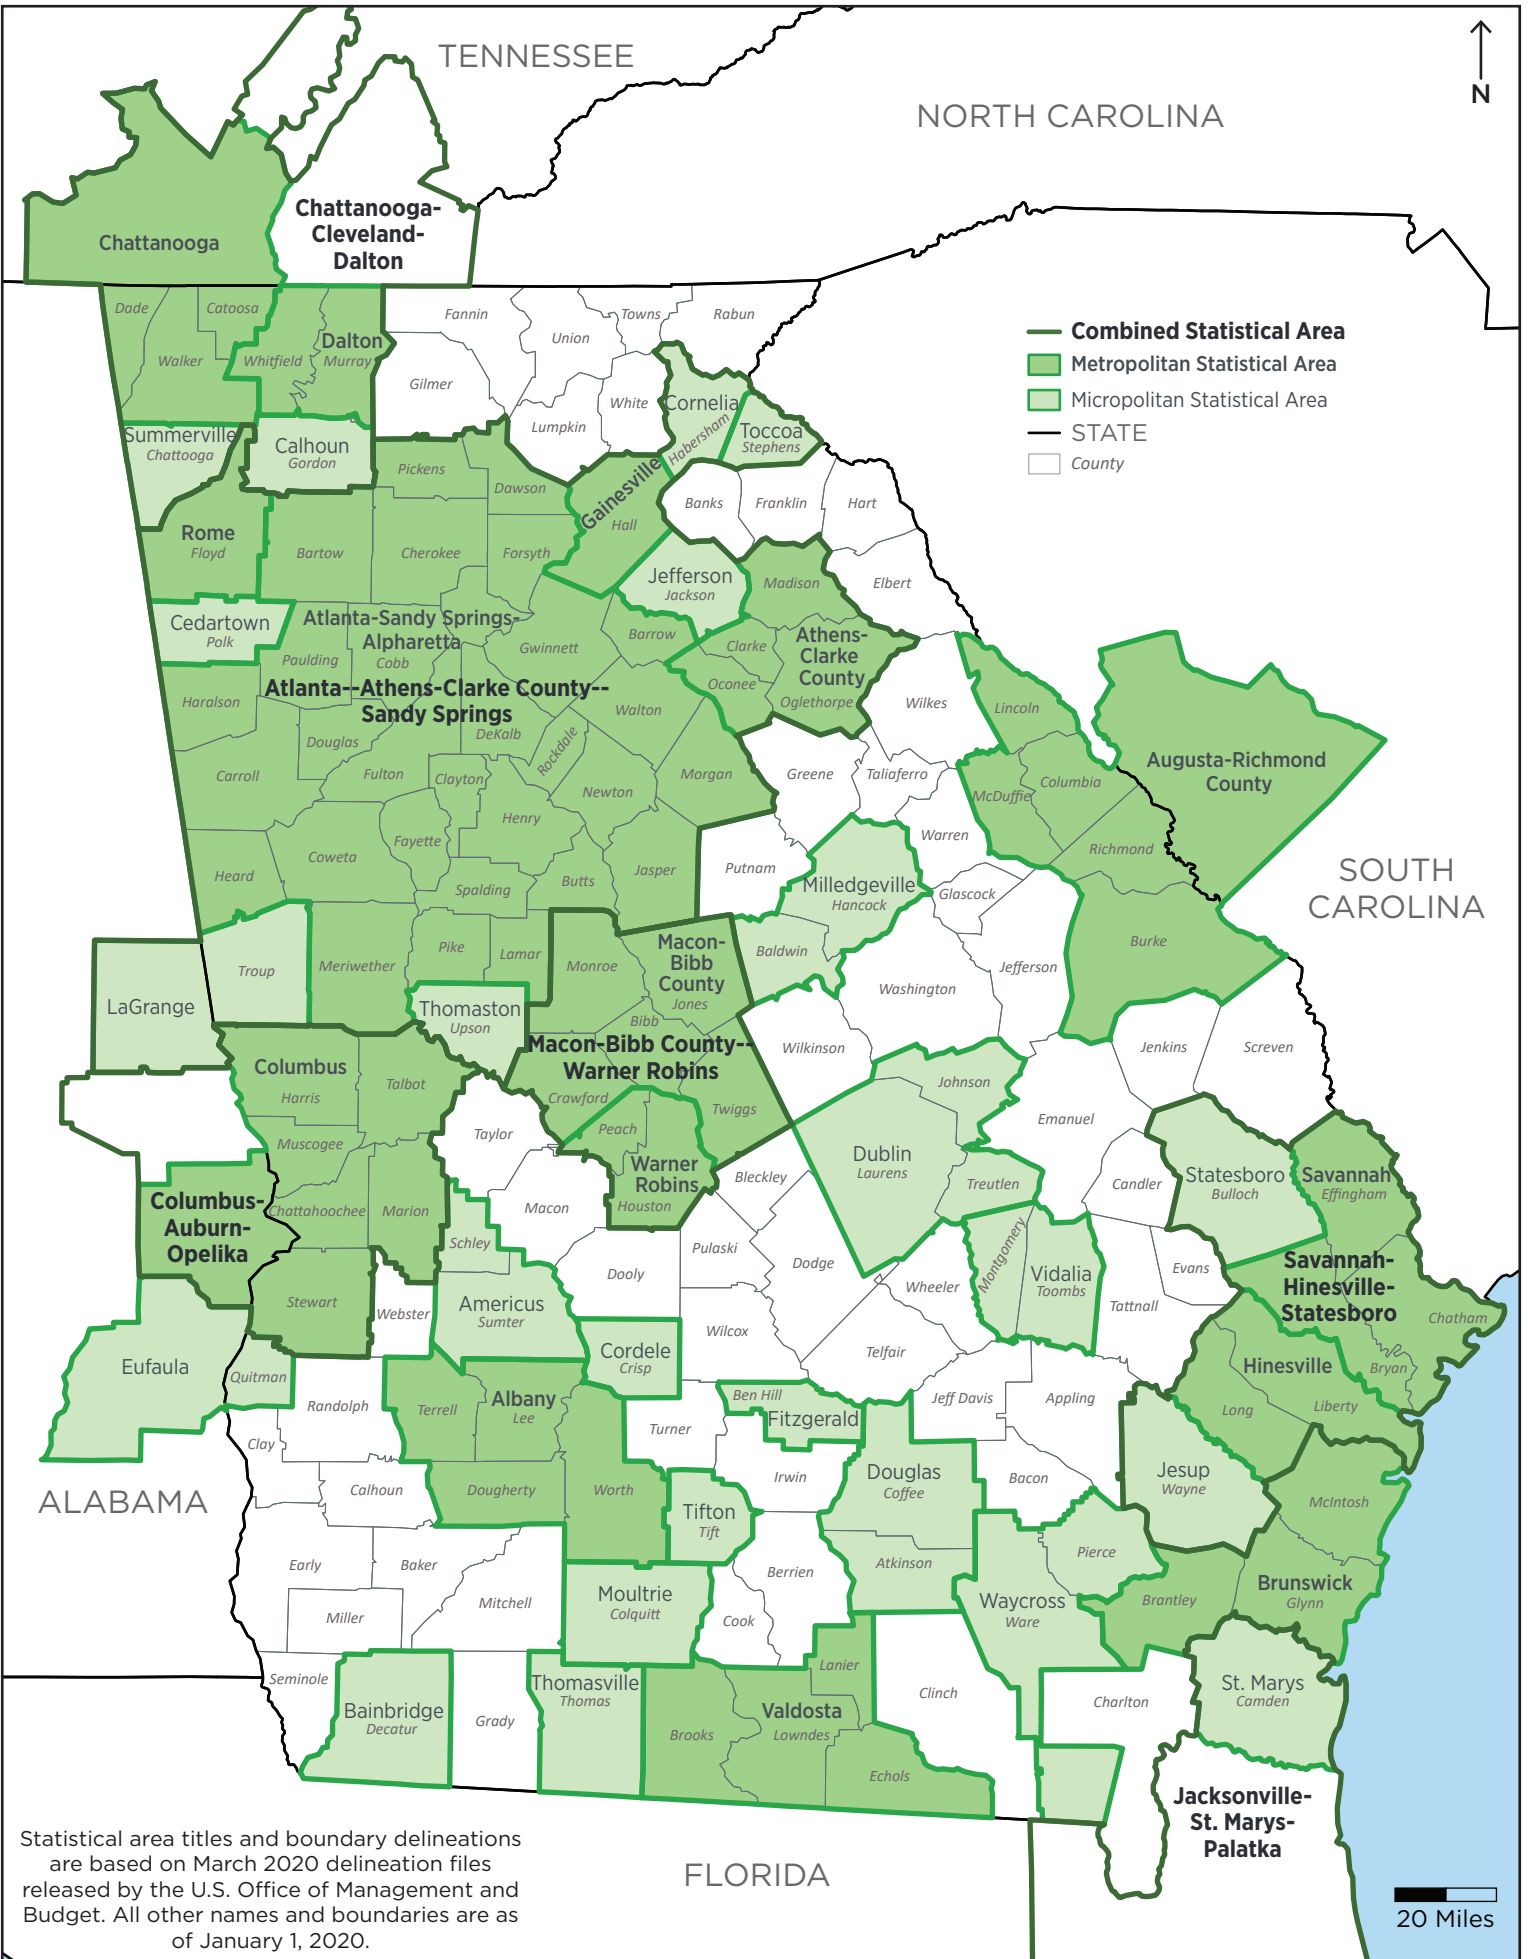

Georgia: 2020 Core Based Statistical Areas and Counties

Statistical area titles and boundary delineations are based on March 2020 delineation files released by the U.S. Office of Management and Budget. All other names and boundaries are as of January 1, 2020.